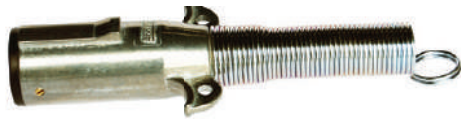

FortproUSA#: F235501
Replaces: 33MR189, 483509C1
Note: 7 Way

SOCKET