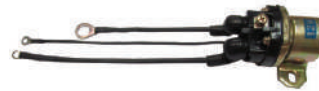

SOLENOID SWITCH 39MT

FortproUSA#: **F235387**

Replaces: 10511414

Notes: 39MT, 12 volt