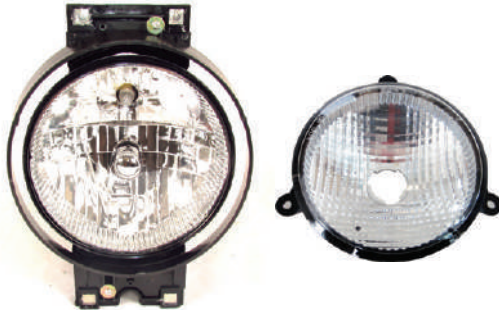

HEADLIGHT

FortproUSA#: **F235459**

Replaces: A06-48469-000

Notes: Head lamp

FortproUSA#: **F235460**

Replaces: A06-44963-000

Notes: Head lamp

HEADLIGHT