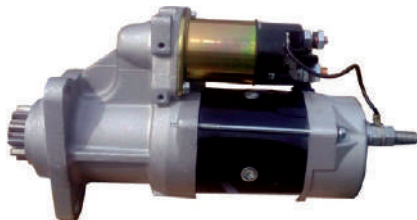

STARTER 39MT

FortproUSA#: **F235411**

Replaces: 19011516

Notes: 39MT, 12 Volt, 11 teeth solenoid
positioned at 82 degrees

STARTER 39MT