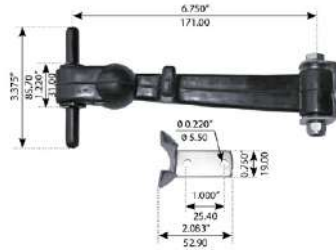

Notes: International Navistar 4700, 4900, 7100,
8100, 8200, 8300 Series Truck

HOOK

FortproUSA#: **F317171**

Notes: Volvo TRUCK

Heavy Duty Truck & Trailer Parts

HOOD LATCHES PETERBILT

HOOD LATCH ASSEMBLY

FortproUSA#: F349550
Replaces: 2900322, HLK1006
Notes: Peterbilt TRUCK