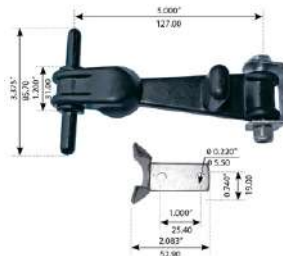

HOOD LATCH ASSEMBLY

FortproUSA#: F349551
Replaces: 36576K, HLK1008
Notes: Peterbilt TRUCK