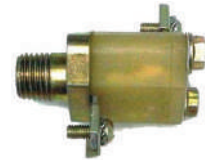

ELECTRICAL COMPONENTS

LP-3 LOW PRESSURE SWITCH

FortproUSA#: **F235510**

Replaces: 228750, 764370691

Note: 1/4 in PT, Opens at 66 psig

LP-3 LOW PRESSURE SWITCH

FortproUSA#: **F235518**

Replaces: 279416, 167672161

Note: 1/4 in PT, Opens at 60 psig

LP-3 LOW PRESSURE SWITCH

FortproUSA#: **F235517**

Replaces: 1MR2339R

Note: 1/4 in PT, Opens at 70 psig

LP-3 LOW PRESSURE SWITCH

FortproUSA#: **F235514**

Replaces: 275083, 1MR2414

Note: 1/4 in PT, Opens at 75 psig

LP-3 LOW PRESSURE SWITCH

FortproUSA#: **F235515**

Replaces: 1MR2415

Note: 1/4 in PT, Opens at 75 psig

RELAY SWITCH

FortproUSA#: **F235431**

Replaces: 2MR2014

Note: 5 Pole Horn and emergency stop relay switch.

RELAY SWITCH

FortproUSA#: **F235445**

Replaces: 965400001

Note: 12 volt, 30 amp, 4 pole, plastic bracket

RELAY SWITCH

FortproUSA#: **F235446**

Replaces: DNI0122

Note: 12 volt, 70 amp, 4 pole, metal bracket