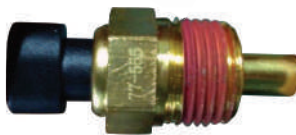

TURN SIGNAL FLASHER

FortproUSA#: F235443
Replaces: 44530
Notes: 2 Term, 25 max. amp

TURN SIGNAL FLASHER

FortproUSA#: F235444
Replaces: 44540
Notes: 3 Term, 25 max amp

TEMPERATURE SENDER

FortproUSA#: F235380
Replaces: Q21-1002
Notes: Peterbilt application