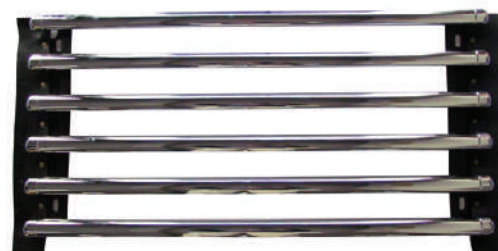

GRILL

FortproUSA#: F247502
Replaces: Grill RD400