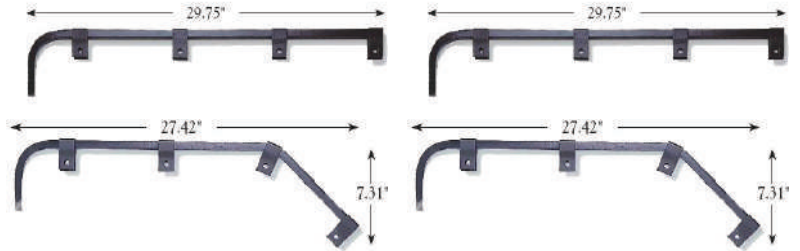

MUD FLAP

FortproUSA#: F247591
Notes: MUD flap hanger straight steel, sold by pair
FortproUSA#: F247592
Notes: MUD flap hanger angled steel, sold by pair

MOUNTING PART MUD FLAP

FortproUSA#: F247593
Notes: Mounting bracket for steel hangers
FortproUSA#: F247594
Notes: Chrome anti-sail, MUD flap hold down 21" x 24"