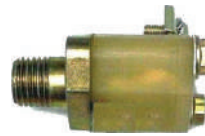

Note: 1/4 in PT, Opens at 66 psig

LP-3 LOW PRESSURE SWITCH

FortproUSA#: **F235518**

Replaces: 279416, 167672161

Note: 1/4 in PT, Opens at 60 psig

LP-3 LOW PRESSURE SWITCH

FortproUSA#: **F235517**

Replaces: 1MR2339R