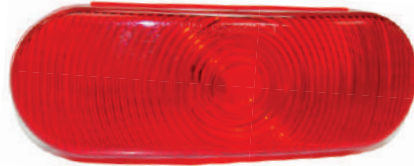

INCANDESCENT LIGHTS (12 Volts)

FortproUSA#: **F235182**

Notes: Red
Light Only