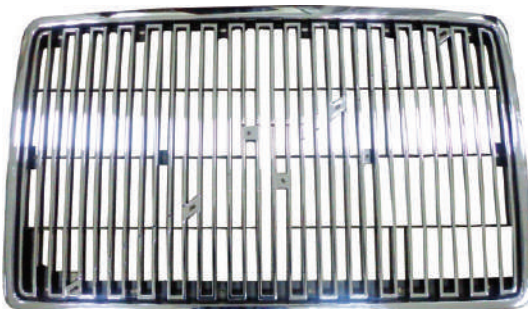

GRILL

FortproUSA#: **F247543**

Replaces: 8084221

Notes: Grill VNM

SIDE GRILL