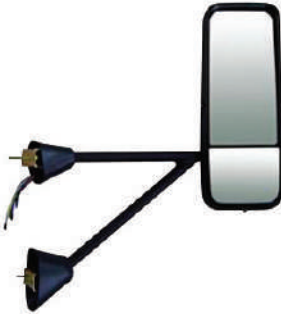

FortproUSA#: **F235477**

Replaces: P54-1085

Notes: LED corner lamp LH

Heavy Duty Truck & Trailer Parts

KENWORTH T660

SIDE MIRRORS

FortproUSA#: F247533

Notes: Right Side Mirror T600/
T660/T800 Series
Heated (Chrome Cover)