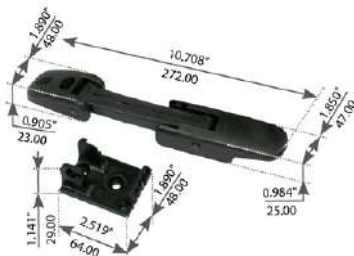

HOOD LATCHES MACK

HOOD LATCH KIT, LH

FortproUSA#: **F245634**

Replaces: 25159428, 3QM313M, HLK1015

Notes: Mack CH, CHN, CXN, CV Series Truck

HOOD LATCH KIT, RH

FortproUSA#: **F245635**

Replaces: 25169065, 3QM313M2, HLK1015RHK