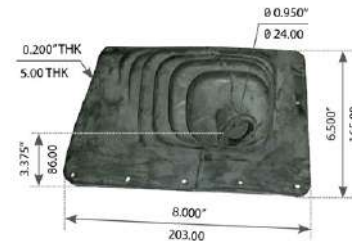

FREIGHTLINER

FortproUSA#: F317140
Replaces: 0711176000, 0711584000
Notes: Freightliner Early FLA, FLB Series TRUCK. Shifter Boot