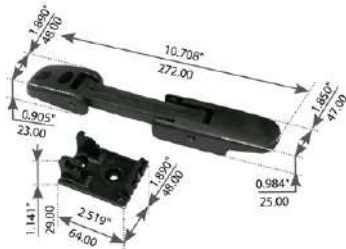

FortproUSA#: **F245634**

Replaces: 25159428, 3QM313M, HLK1015

Notes: Mack CH, CHN, CXN, CV Series Truck

HOOD LATCH KIT, RH