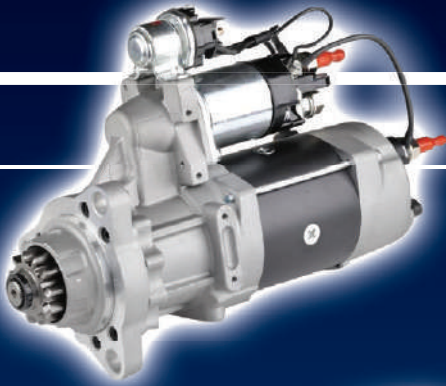

PHONE: 305-392.9974
www.fortpro.com

HEAVY DUTY TRUCK & TRAILER PARTS

ELECTRICAL COMPONENTS

ELECTRICAL COMPONENTS

STARTER 39MT

FortproUSA#: **F235413**

Replaces: 8200308

Notes: 39MT, 12 Volt, 11 teeth
rotatable (OCP&IMS)