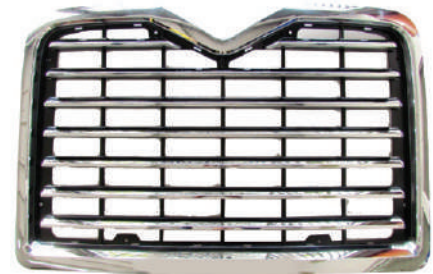

GRILL

FortproUSA#: F247504
Replaces: 6MF580M, 25166278
Notes: Grill CX / CV / CXV Vision