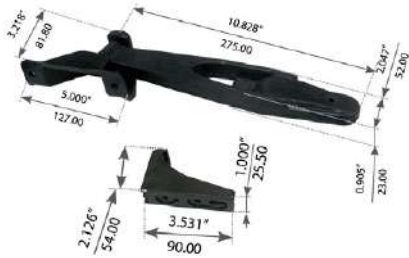

HOOD LATCH KIT, RIGHT

FortproUSA#: **F317151**

Replaces: A1715553001

Notes: Freightliner Columbia Series TRUCK