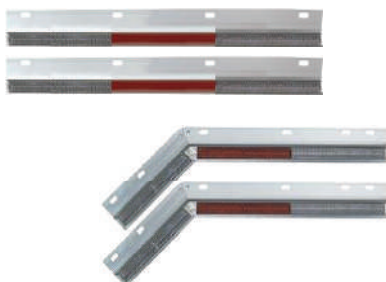

FortproUSA#: F247595

Notes: MUD flap reflector top 1 1/2" x 24" straight, sold by pair

FortproUSA#: F247596

Notes: MUD flap reflector top 1 1/2" x 16" 45 degree angle, sold by pair