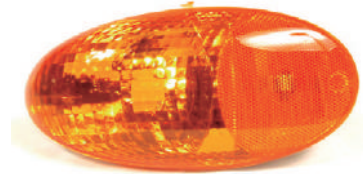

Heavy Duty Truck & Trailer Parts

KENWORTH T2000

CORNER LAMP

FortproUSA#: **F235480**

Replaces: P54-1019-4

Notes: Corner lamp

KENWORTH C500

HEADLIGHT

FortproUSA#: **F235379LH**

Notes: Left Hand Head lamp complete

FortproUSA#: **F235379RH**

Notes: Right Hand Head lamp complete

KENWORTH T300

HEADLIGHT

FortproUSA#: **F235482**

Replaces: L18-1002R

Notes: Head lamp frame RH

FortproUSA#: **F235483**

Replaces: L18-1002

Notes: head lamp frame LH

HEADLIGHT

FortproUSA#: **F235484**

Replaces: P54-1038R

Notes: Corner lamp RH

FortproUSA#: **F235485**

Replaces: P54-1038

Notes: Corner lamp LH