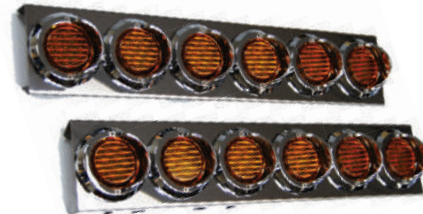

LED PANEL LIGHTS

FortproUSA#: F235299
Notes: Amber, LED Panel with 6 pcs 2"round 9 LED Lights includes grommets & Chrome bezel with visor and wire plugs