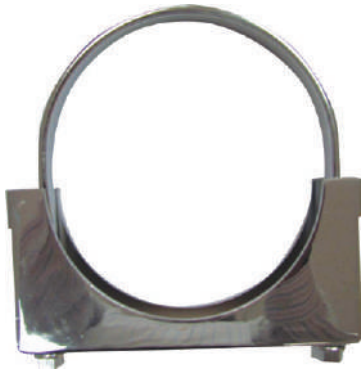

V-CLAMPS

FortProUSA#	Replaces	Pipe O.D.
F286550	48RU2341	4"
F286553	11ME241	5"

EXHAUST

EXHAUST CLAMP - STEEL

FortProUSA#	Description
F286560	Muffler clamp 4" HD
F286563	Muffler clamp 5" HD

EXHAUST CLAMP - CHROME