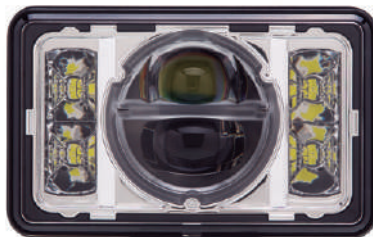

PETERBILT 349, 359

HEADLIGHTS

FortproUSA#: **F236830**

Notes: 5.75" LED Headlight Projector Hi-Lo Beam

PETERBILT 357, 378, 379

HEADLIGHTS

FortproUSA#: **F236831**

Notes: 4"x 6" LED Headlight Projector Hi-Lo Beam
(Chrome)