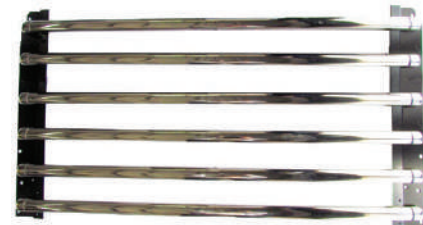

GRILL

FortproUSA#: F247505
Replaces: 82720309
Notes: Grill GU Models