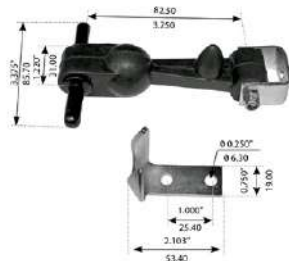

FortproUSA#: **F317169**

Replaces: 23505, HLK1002

Notes: Universal Application for Truck, Trailers & Agricultural Tractors