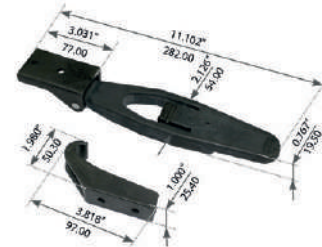

HOOD LATCH

FortproUSA#: F317161
Replaces: A1713534000, HLK1013
Notes: Century LH

FortproUSA#: F317162
Replaces: A1713534001, HLK1014
Notes: Century RH

HOOD LATCH

FortproUSA#: F317163
Replaces: HLK1017, 1712886000, A1712658000, A1712658002
Notes: Century LH