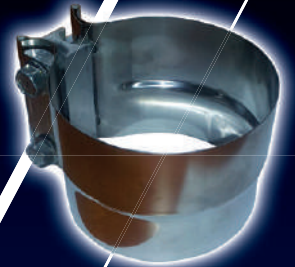

LIGHTING & ACCESSORIES