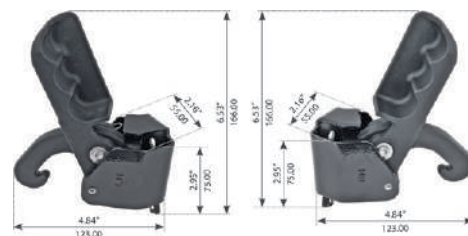

HOOD LATCH

FortproUSA#: F317165
Replaces: A17-15370-002, 17-12711-000, A17-15370-000, A17-15370-004, HLK1048
Notes: Cascadia LH

FortproUSA#: F317166
Replaces: 17-12711-001, A17-15370-001, A17-15370-003, A17-16127-000, HLK1049
Notes: Cascadia RH