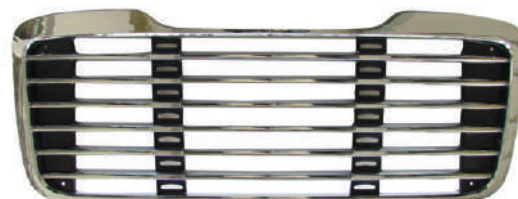

GRILL

FortproUSA#: **F247523**

Replaces: A17-14787-001, A17-14787-000

Notes: GRILL M2