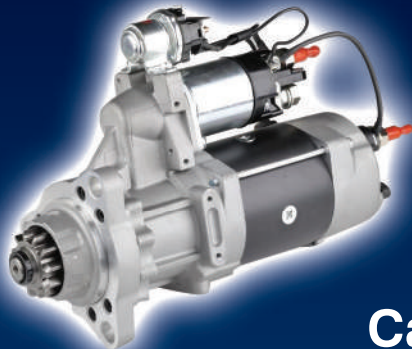

LIGHTING & ACCESSORIES