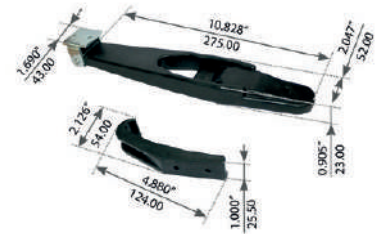

HOOD LATCHES FREIGHTLINER

HOOD LATCH KIT, RIGHT / LEFT

FortproUSA#: F317154
Replaces: 1712438000
Notes: Freightliner Straight Front Axle FLD 120, Classic Series TRUCK