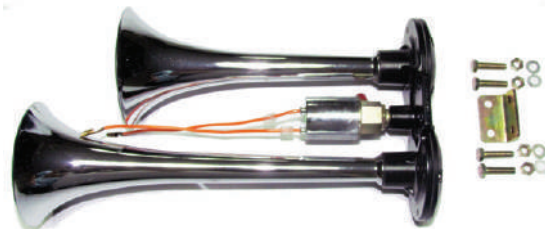

2 BELL AIR HORN SMALL

FortproUSA#: F224767
Notes: 12 - 24 Volts