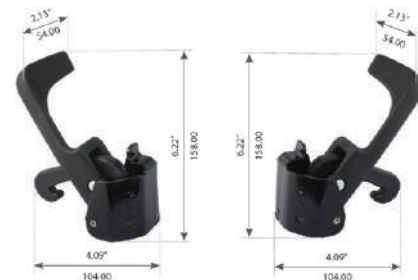

HOOD LATCH

FortproUSA#: F317163
Replaces: HLK1017, 1712886000, A1712658000, A1712658002
Notes: Century LH

FortproUSA#: F317164
Replaces: HLK1018, 1712886001, A1712658001, A1712658003
Notes: Century RH