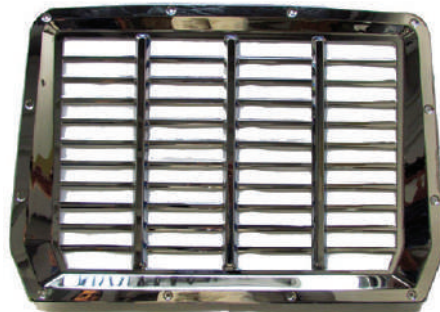

GRILL

FortproUSA#: F247501
Notes: Grille Dm / R Models