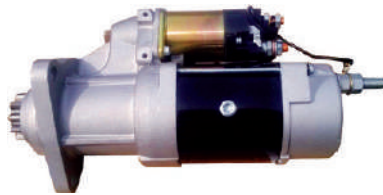

FortproUSA#: **F235412**

Replaces: 19011531

Notes: 39MT, 12 Volt, 11 teeth solenoid
positioned at 52 degrees