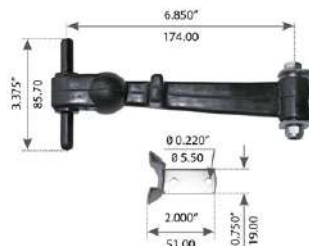

HOOD LATCH ASSEMBLY

FortproUSA#: F349551
Replaces: 36576K, HLK1008
Notes: Peterbilt TRUCK

HOOD LATCH ASSEMBLY

FortproUSA#: F349552
Replaces: 2900215, HLK1007
Notes: Peterbilt TRUCK

HOOD LATCH ASSEMBLY

FortproUSA#: F349553
Replaces: 2900314, HLK1004
Notes: Peterbilt TRUCK