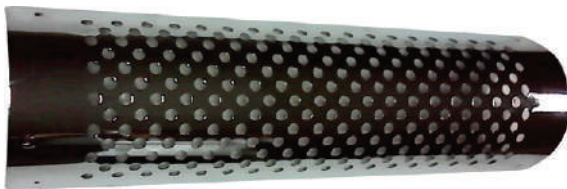

MUFFLER SHIELD

FortProUSA#	Size	Degree	Material
F247810	9" x 51"	180°	Stainless Steel
F247811	10" x 51"	180°	Stainless Steel

MUFFLER SHIELD CLAMPS