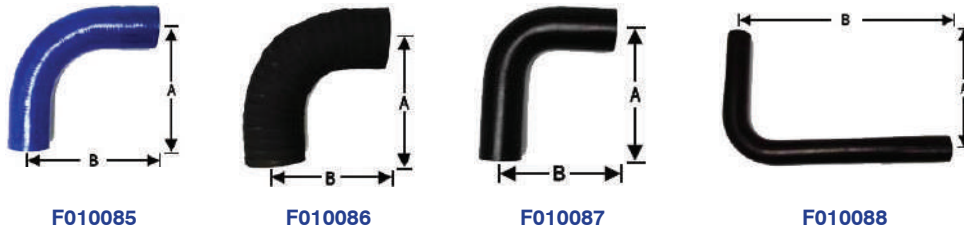

FortProUSA#	Size	Replaces	Notes
F010085	2 1/2" I.D. (A 9") (B 9")	11MF3592M32	Blue
F010086	2 1/2" I.D. (A 5 1/2") (B 6 1/2")	11MF2502P1, ERH3140 (Rubber)	Black
F010087	1 1/4" I.D. (A 5") (B 4")	744GB236A, ECH8677 (Rubber)	Black
F010088	2" I.D. (A 12") (B 20")	11MF2373P31, ERH3135 (Rubber)	Black