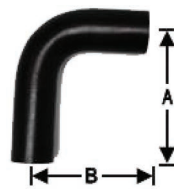

SILICONE HOSES

FortProUSA#	Size	Replaces	Notes
F010080	3" I.D. x 6" Lg	45MD29B, EIH1987	Blue
F010064	2 1/2" I.D. x 9" Lg	11MF1364P7, ECH8747	Blue
F010065	2" I.D. x 6" Lg	160AX507P6, ECH8719	Blue
F010066	1 3/4" I.D. x 4" Lg	160AX561, ECH8705	Blue
F010067	1 1/2" I.D. x 4 1/2" Lg	ECH8693	Blue
F010068	1 1/2" I.D. x 1 3/4" Lg	160AX534, ECH8691	Blue
F010069	1 1/4" I.D. x 2" Lg	160AX532P2, ECH8681	Blue
F010082	1 3/4" I.D. x 3 1/4" Lg	08929875 (For Detroit 60 series Water Pump)	Blue
F010083	2 3/4" I.D. x 3" Lg	23506325 (For Detroit 60 series Water Pump)	Blue

F010087

FortProUSA#	Size	Replaces	Notes
F010085	2 1/2" I.D. (A 9") (B 9")	11MF3592M32	Blue
F010086	2 1/2" I.D. (A 5 1/2") (B 6 1/2")	11MF2502P1, ERH3140 (Rubber)	Black
F010087	1 1/4" I.D. (A 5") (B 4")	744GB236A, ECH8677 (Rubber)	Black
F010088	2" I.D. (A 12") (B 20")	11MF2373P31, ERH3135 (Rubber)	Black