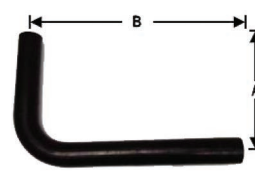

F010088

FortProUSA#	Size	Replaces	Notes
F010085	2 1/2" I.D. (A 9") (B 9")	11MF3592M32	Blue
F010086	2 1/2" I.D. (A 5 1/2") (B 6 1/2")	11MF2502P1, ERH3140 (Rubber)	Black
F010087	1 1/4" I.D. (A 5") (B 4")	744GB236A, ECH8677 (Rubber)	Black
F010088	2" I.D. (A 12") (B 20")	11MF2373P31, ERH3135 (Rubber)	Black