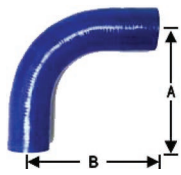

## SILICONE HOSES

F010080

F010064

F010066

F010067

F010068

FortProUSA#	Size	Replaces	Notes
<b>F010080</b>	3" I.D. x 6" Lg	45MD29B, EIH1987	Blue
<b>F010064</b>	2 1/2" I.D. x 9" Lg	11MF1364P7, ECH8747	Blue
<b>F010065</b>	2" I.D. x 6" Lg	160AX507P6, ECH8719	Blue
<b>F010066</b>	1 3/4" I.D. x 4" Lg	160AX561, ECH8705	Blue
<b>F010067</b>	1 1/2" I.D. x 4 1/2" Lg	ECH8693	Blue
<b>F010068</b>	1 1/2" I.D. x 1 3/4" Lg	160AX534, ECH8691	Blue
<b>F010069</b>	1 1/4" I.D. x 2" Lg	160AX532P2, ECH8681	Blue
<b>F010082</b>	1 3/4" I.D. x 3 1/4" Lg	08929875 (For Detroit 60 series Water Pump)	Blue
<b>F010083</b>	2 3/4" I.D. x 3" Lg	23506325 (For Detroit 60 series Water Pump)	Blue