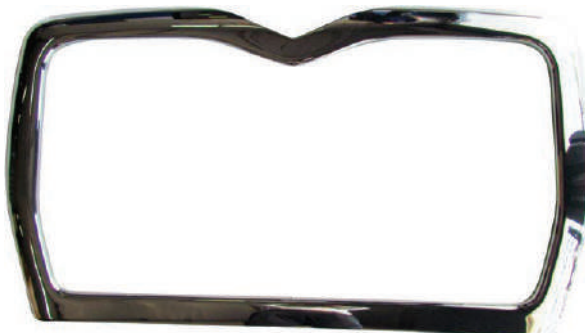

Grill

FortproUSA#: F247506

Replaces: 6MF5101M

Notes: Grille Surround CV Models