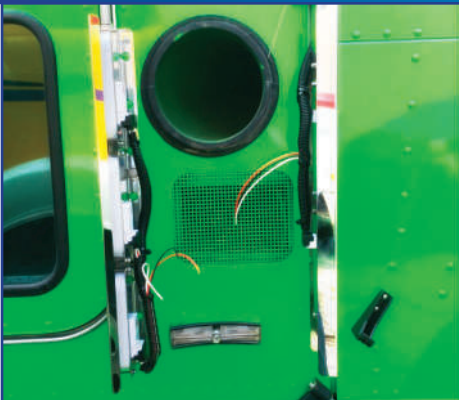

Air Cleaner Bars

FortproUSA#: F247753

Notes: Air Cleaner Mounting Bracket
Kit - For Peterbilt 370 Series
& 380 Series