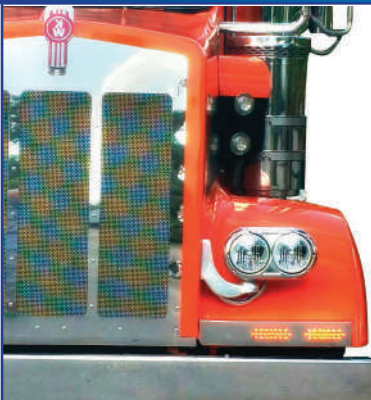

Visor

FortproUSA#: F247645
Notes: Visor Standard V-Shape 20" To 18" SS 2 Bolts 10 Led Angled For Freightliner Century

Visor

FortproUSA#: F247646
Notes: Visor Standard V-Shape 20" To 18" SS 3 Bolts 10 Led Angled For Freightliner Century

Blinker Bars

FortproUSA#: F247735

Notes: Blinker Bar Small SS
(One Light) 3 Lines
For Peterbilt 379

Blinker Bars

FortproUSA#: F247736

Notes: Blinker Bar Small
With 3/4 Led SS
For Peterbilt 379

Blinker Bars

FortproUSA#: F247737