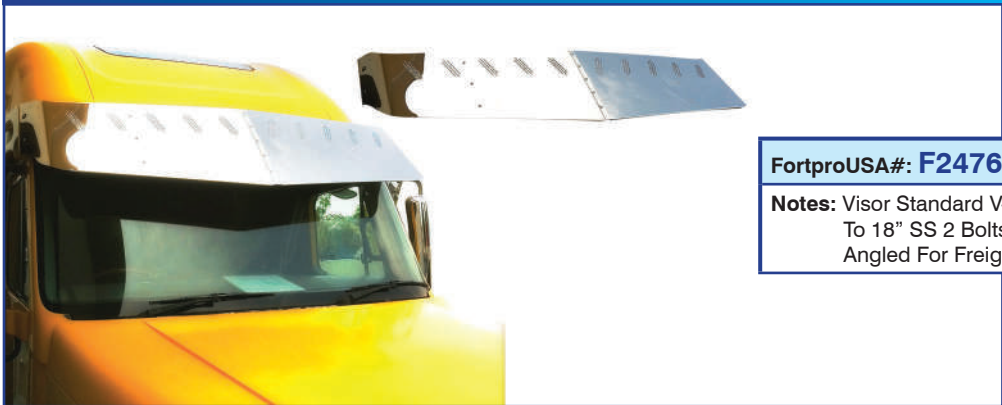

Visor

FortproUSA#: F247645
Notes: Visor Standard V-Shape 20" To 18" SS 2 Bolts 10 Led Angled For Freightliner Century

Visor

FortproUSA#: F247646
Notes: Visor Standard V-Shape 20" To 18" SS 3 Bolts 10 Led Angled For Freightliner Century