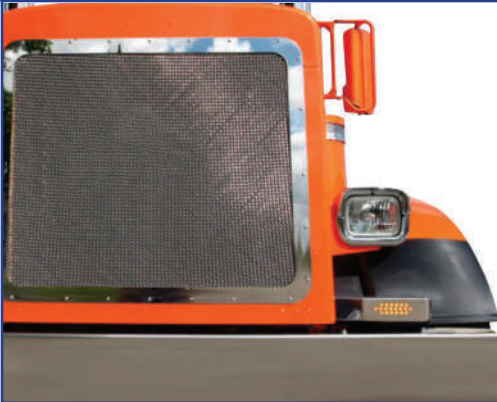

FortproUSA#: F247735

Notes: Blinker Bar Small SS
(One Light) 3 Lines
For Peterbilt 379