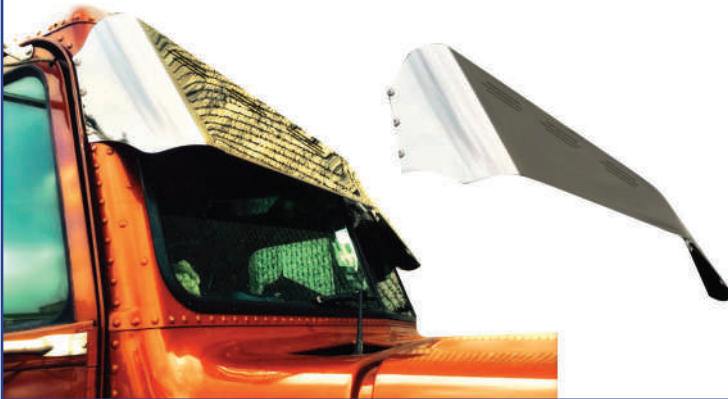

FortproUSA#: F247650

Notes: Visor Bowtie 13" To 8.5" SS
6 Led 3 Lines For Freightliner
Classic Flat Top