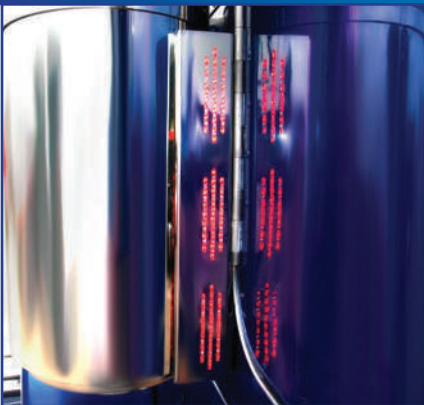

Air Cleaner Bars

FortproUSA#: F247752

Notes: Air Cleaner Bar SS 3 Lights
3 Lines Front For Peterbilt
370 Series