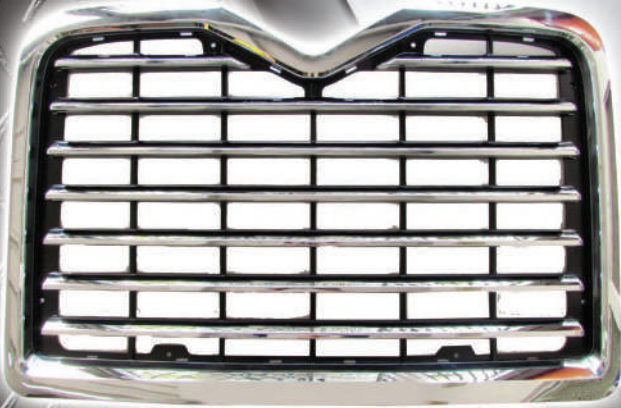

FORTPRO®
USA

Chrome Accessories