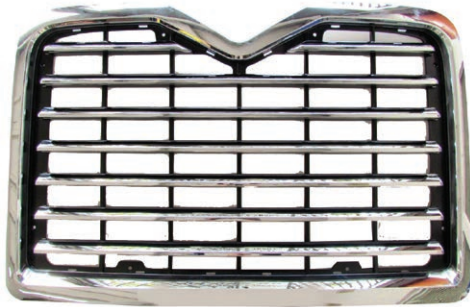

FortproUSA#: F247504

Replaces: 6MF580M, 25166278

Notes: Grille CX / CV / CXV Vision