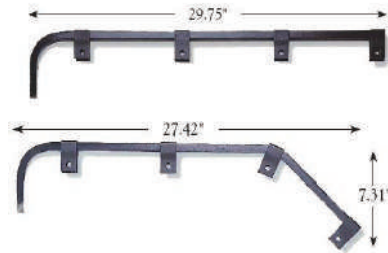

FortproUSA#: F247589

Notes: MUD flap hanger straight steel

FortproUSA#: F247590

Notes: MUD flap hanger angled steel