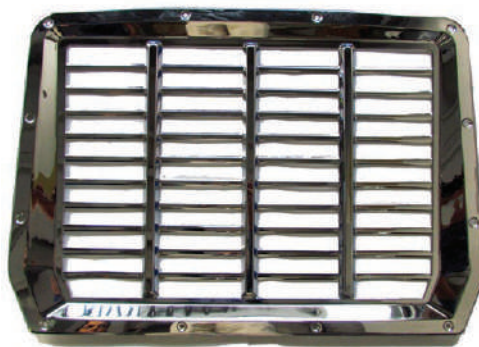

Grill

FortproUSA#: F247555
Replaces: 3550839C3
Notes: Side Grille Chrome

ACCESSORIES

GRILLS

Grill

FortproUSA#: **F247501**

Notes: Grille Dm / R Models

Grill